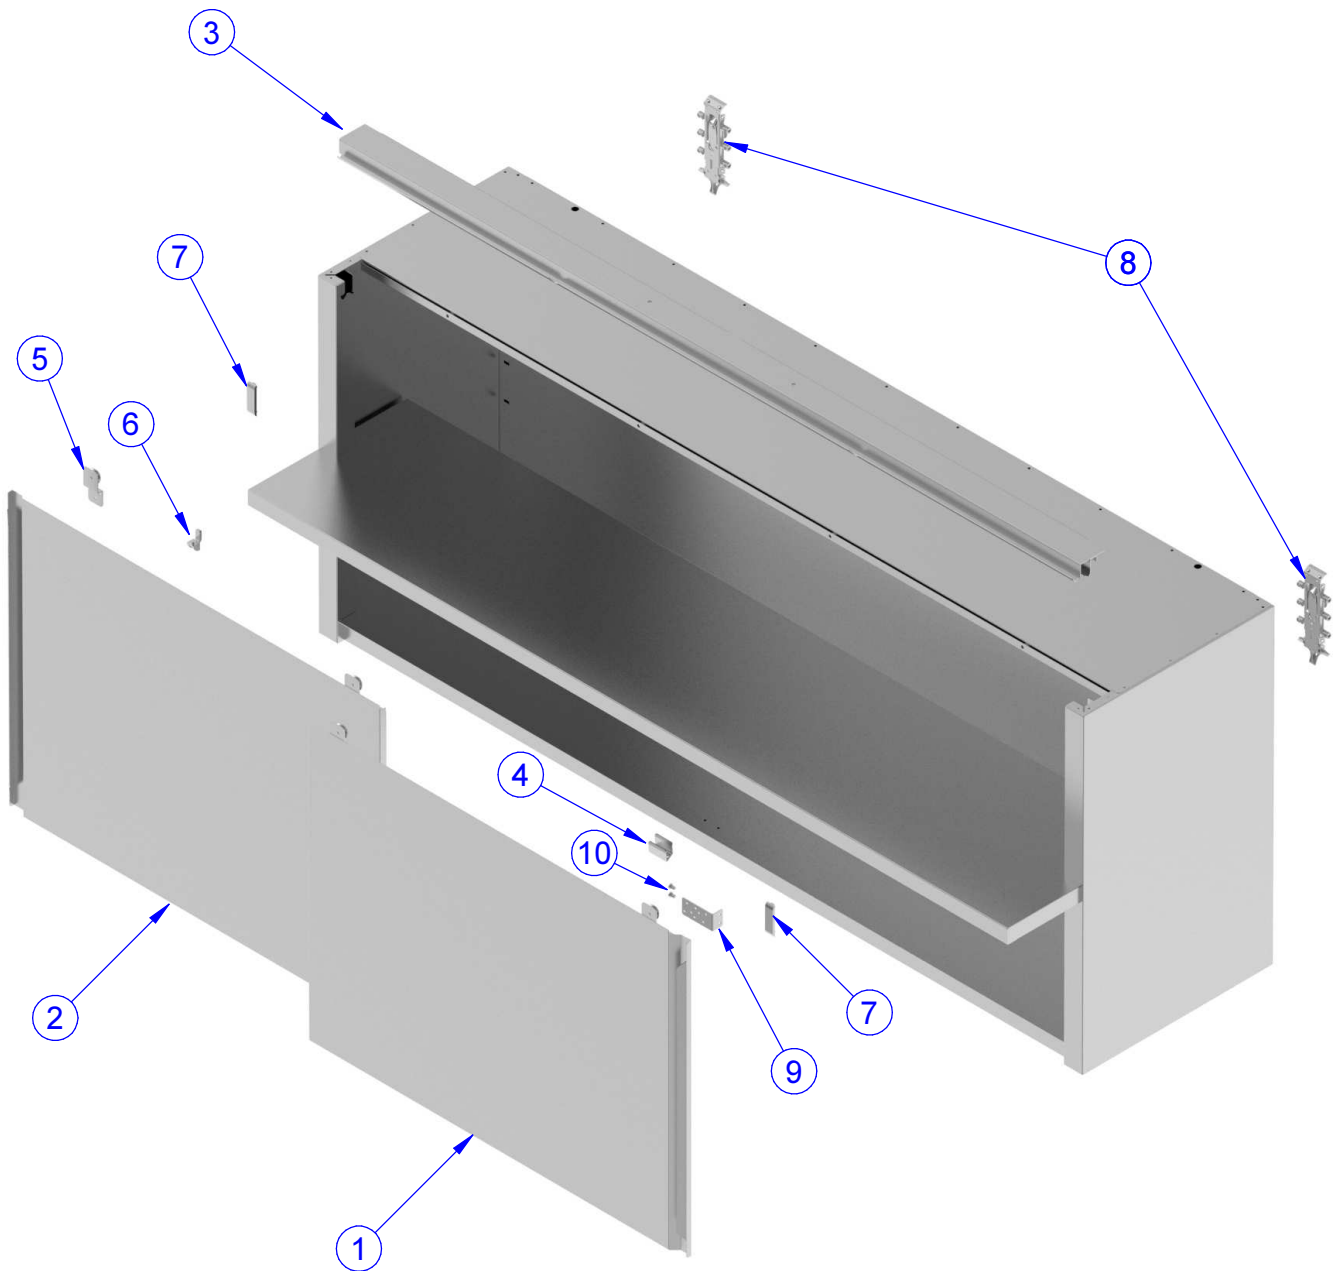

LINEA PREMIUM - PENSILE CON 2 PORTE SCORREVOLI
PREMIUM LINE - WALL CUPBOARDS WITH 2 SLIDING DOORS

PNC	MODEL	L = mm	H = mm	REF	PNC	MODEL	L = mm	H = mm	REF
133118	PS1000EN	1000	650	a					
133119	PS1200EN	1200	650	b					
133120	PS1400EN	1400	650	c					
133121	PS1600EN	1600	650	d					
133122	PS1800EN	1800	650	e					

Pag.	Indice	Index
2	Disegni	Drawings
3	Lista ricambi	Spare parts list

Brand / Marchio: PREMIUM HD

LINEA PREMIUM - PENSILE CON 2 PORTE SCORREVOLI
PREMIUM LINE - WALL CUPBOARDS WITH 2 SLIDING DOORS

LINEA PREMIUM - PENSILE CON 2 PORTE SCORREVOLI
PREMIUM LINE - WALL CUPBOARDS WITH 2 SLIDING DOORS