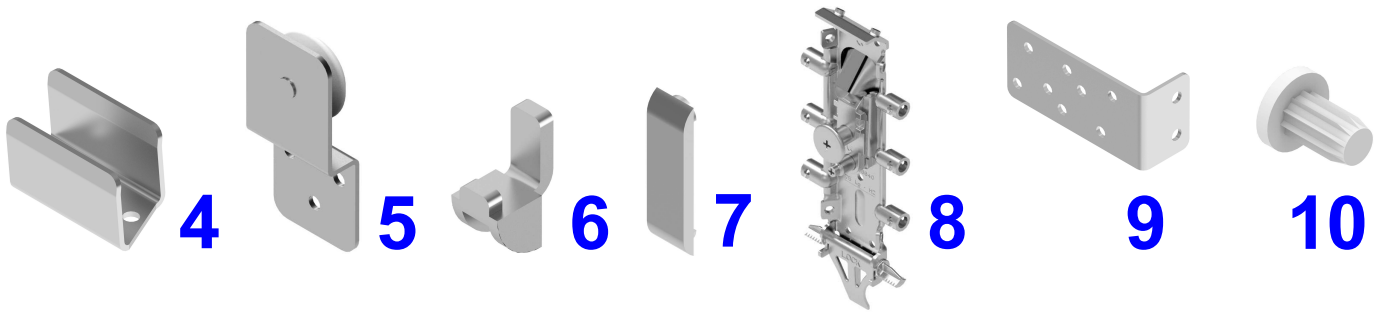

LINEA PREMIUM - PENSILE CON 2 PORTE SCORREVOLI
PREMIUM LINE - WALL CUPBOARDS WITH 2 SLIDING DOORS

PNC	MODEL	L = mm	H = mm	REF	PNC	MODEL	L = mm	H = mm	REF
133118	PS1000EN	1000	650	a					
133119	PS1200EN	1200	650	b					
133120	PS1400EN	1400	650	c					
133121	PS1600EN	1600	650	d					
133122	PS1800EN	1800	650	e					

Pag.	Indice	Index
2	Disegni	Drawings
3	Lista ricambi	Spare parts list

Brand / Marchio: PREMIUM HD

LINEA PREMIUM - PENSILE CON 2 PORTE SCORREVOLI
PREMIUM LINE - WALL CUPBOARDS WITH 2 SLIDING DOORS

LINEA PREMIUM - PENSILE CON 2 PORTE SCORREVOLI
PREMIUM LINE - WALL CUPBOARDS WITH 2 SLIDING DOORS